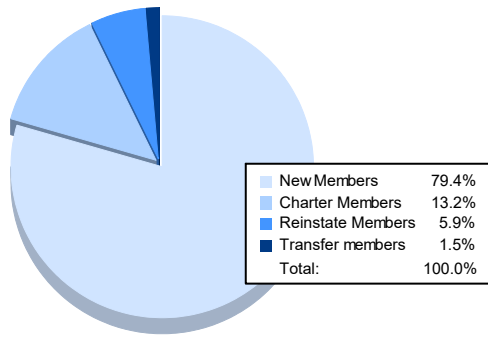

Year	New Clubs	Dropped Clubs	Gain/ Loss Clubs	New Members	Charter Members	Reinstate Members	Transfer Members	Total Member Added	Total Members Dropped	Gain/ Loss Members
2016-2017	0	3	-3	135	0	16	1	152	137	15
2017-2018	0	0	0	84	4	0	0	88	138	-50
2018-2019	2	0	2	94	43	21	4	162	153	9
2019-2020	3	1	2	76	35	2	3	116	168	-52
2020-2021	1	2	-1	54	9	4	1	68	124	-56
<b>Average</b>	<b>1</b>	<b>1</b>	<b>0</b>	<b>89</b>	<b>18</b>	<b>9</b>	<b>2</b>	<b>117</b>	<b>144</b>	<b>-27</b>

### Membership Composition June 2021 Cumulative